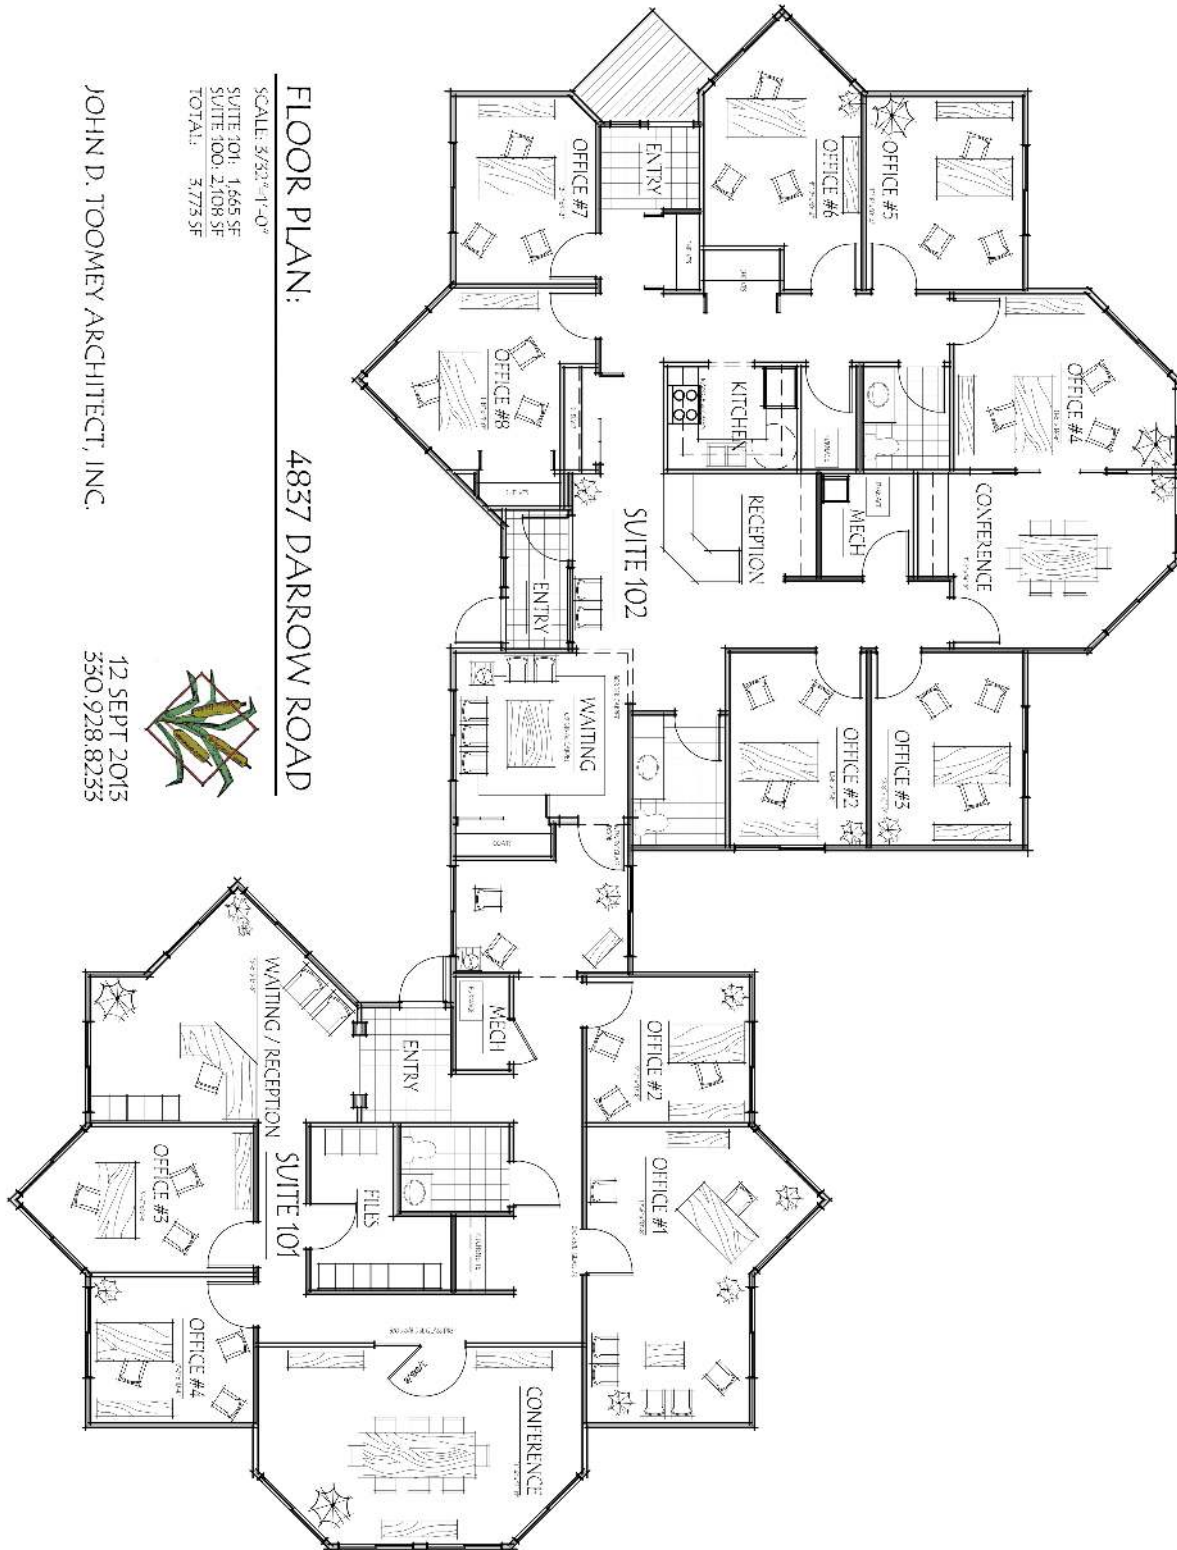

FOR LEASE: POINTE VIEW

4837 Darrow Road, Suites 101 & 102, Stow, OH 44224

FLOOR PLAN

PAPPAS REALTY CO.

Patrick Powers
President, Broker, REALTOR
330.990.1839
pat@pappasrealtyco.com

Stephen Powers
Vice President, REALTOR
330.990.1838
steve@pappasrealtyco.com